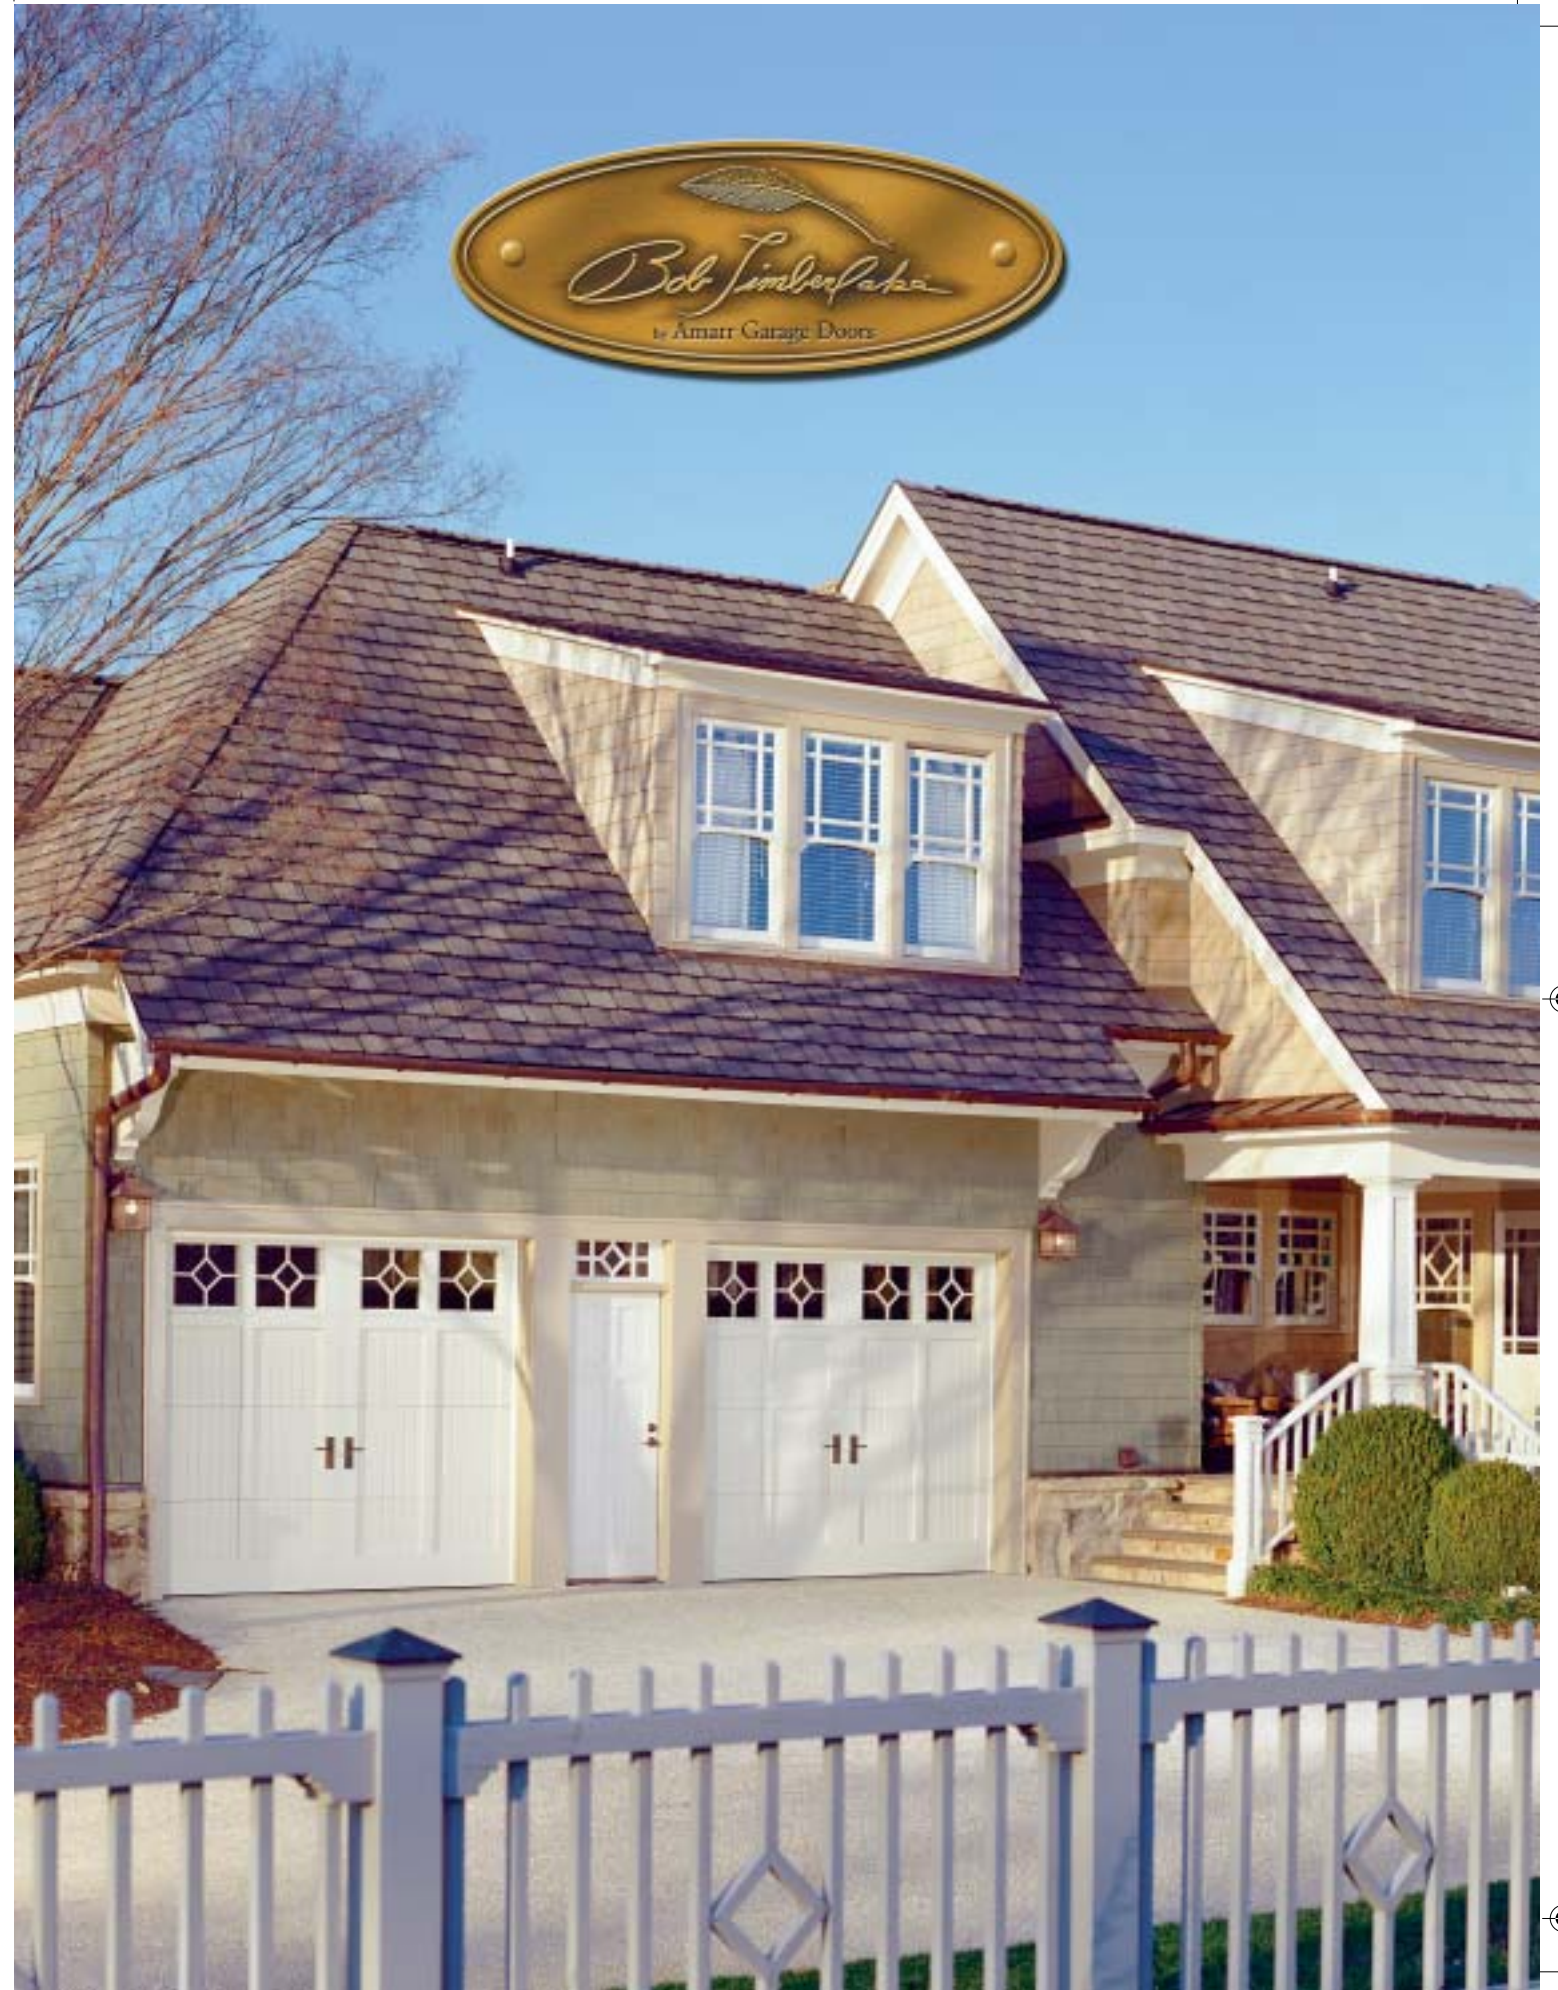

AMARR GARAGE DOORS

Since 1951, Amarr has successfully raised the standards of quality, value, and dependability in the garage door industry. We maintain that high level of service and performance the same way today as we have since our founding. We promise individual attention and great value for all our customers. Our goal is to provide products and services that raise industry standards even higher. Visit www.amarr.com for additional information.

YOUR LOCAL DEALER

To continue its program of quality and design improvements, Amarr reserves the right to change specifications and designs without notice and without incurring obligations.

Cover: *Franklin* design with "Duck Down" paint from the *Bob Timberlake™* Studio Paint and Stain collection by Coronado Paint Co. Light Fixtures: *Bob Timberlake Home Finishings™* by Seagull Lighting Products, Inc.

Five exclusive designs are available in the *Bob Timberlake™* collection of carriage house doors. Available with either closed or glazed top sections. Optional decorative hardware is available to give the illusion of yesteryear charm.

Built For Good.™

165 Carriage Court Winston-Salem, North Carolina 27105
336.744.5100 800.503.DOOR Fax 336.767.3805 www.amarr.com